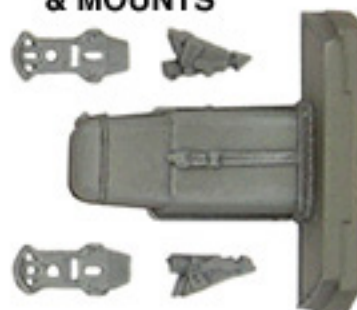

PORT SIDEWALL

ARMOR PLATE & HEADREST

TRIM WHEELS & CHAIN DRIVE

THROTTLE & CANOPY RELEASE

REVI GUNSIGHT LENSES

REAR BULKHEAD & SEAT WITH PARACHUTE AND HARNESS

COCKPIT FLOOR

RUDDER PEDALS & MOUNTS

REVI GUNSIGHT

MAP LIGHTS

INSTRUMENT PANEL

CONTROL LOCK & CONTROL STICK

BREECH COVER & FORWARD BULKHEAD

FLARE PISTOL

SEPARATE OXYGEN SYSTEM & INSTRUMENT DETAIL

REAR BULKHEAD & PLAIN SEAT PAN

MAP CASE

STARBOARD SIDEWALL

KIT CONTAINS PARTS AS SHOWN HERE