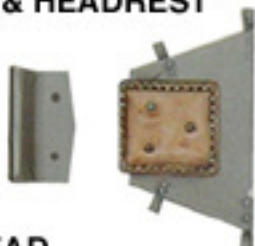

PORT SIDEWALL

ARMOR PLATE & HEADREST

TRIM WHEELS & CHAIN DRIVE

THROTTLE & CANOPY RELEASE

REVI GUNSIGHT LENSES

REAR BULKHEAD & SEAT WITH PARACHUTE AND HARNESS

COCKPIT FLOOR

RUDDER PEDALS & MOUNTS

REVI GUNSIGHT

MAP LIGHTS

INSTRUMENT PANEL

CONTROL LOCK & CONTROL STICK

BREECH COVER & FORWARD BULKHEAD

FLARE PISTOL

SEPARATE OXYGEN SYSTEM & INSTRUMENT DETAIL

REAR BULKHEAD & PLAIN SEAT PAN

MAP CASE

STARBOARD SIDEWALL

KIT CONTAINS PARTS AS SHOWN HERE