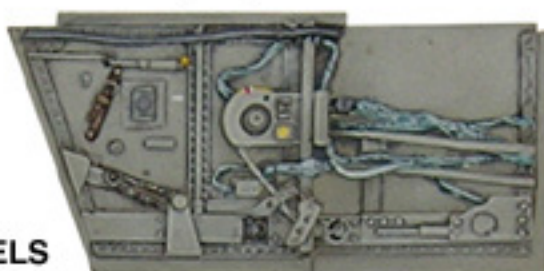

PORT SIDEWALL

ARMOR PLATE & HEADREST

TRIM WHEELS & CHAIN DRIVE

THROTTLE & CANOPY RELEASE

REVI GUNSIGHT LENSES

REAR BULKHEAD & SEAT WITH PARACHUTE AND HARNESS

COCKPIT FLOOR

RUDDER PEDALS & MOUNTS

REVI GUNSIGHT

MAP LIGHTS

INSTRUMENT PANEL

CONTROL LOCK & CONTROL STICK

BREECH COVER & FORWARD BULKHEAD

FLARE PISTOL

SEPARATE OXYGEN SYSTEM & INSTRUMENT DETAIL

REAR BULKHEAD & PLAIN SEAT PAN

MAP CASE

STARBOARD SIDEWALL

KIT CONTAINS PARTS AS SHOWN HERE