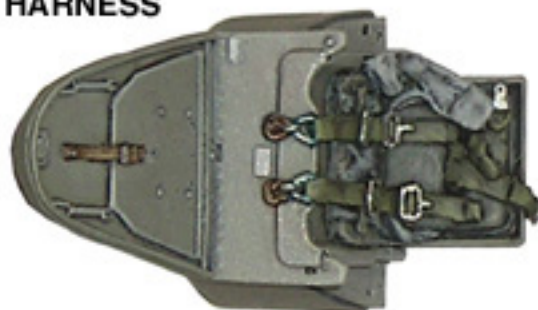

PORT SIDEWALL

ARMOR PLATE & HEADREST

TRIM WHEELS & CHAIN DRIVE

THROTTLE & CANOPY RELEASE

REVI GUNSIGHT LENSES

REAR BULKHEAD & SEAT WITH PARACHUTE AND HARNESS

COCKPIT FLOOR

RUDDER PEDALS & MOUNTS

REVI GUNSIGHT

MAP LIGHTS

INSTRUMENT PANEL

CONTROL LOCK & CONTROL STICK

BREECH COVER & FORWARD BULKHEAD

FLARE PISTOL

SEPARATE OXYGEN SYSTEM & INSTRUMENT DETAIL

REAR BULKHEAD & PLAIN SEAT PAN

MAP CASE

STARBOARD SIDEWALL

KIT CONTAINS PARTS AS SHOWN HERE