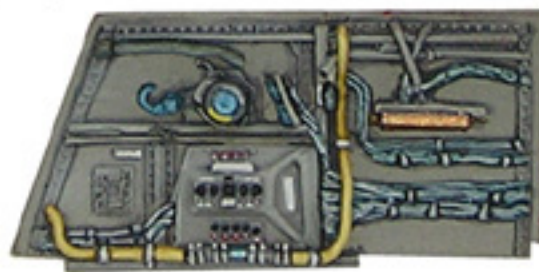

REVI GUNSIGHT

MAP LIGHTS

INSTRUMENT PANEL

CONTROL LOCK & CONTROL STICK

BREECH COVER & FORWARD BULKHEAD

FLARE PISTOL

SEPARATE OXYGEN SYSTEM & INSTRUMENT DETAIL

REAR BULKHEAD & PLAIN SEAT PAN

MAP CASE

STARBOARD SIDEWALL

KIT CONTAINS PARTS AS SHOWN HERE