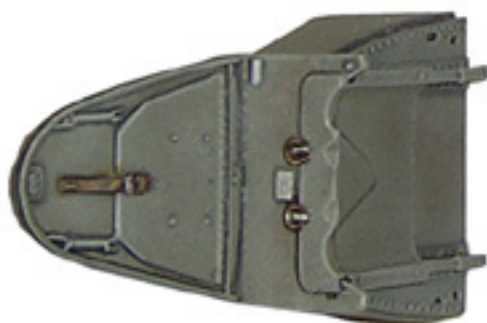

PORT SIDEWALL

ARMOR PLATE & HEADREST

TRIM WHEELS & CHAIN DRIVE

THROTTLE & CANOPY RELEASE

REVI GUNSIGHT LENSES

REAR BULKHEAD & SEAT WITH PARACHUTE AND HARNESS

COCKPIT FLOOR

RUDDER PEDALS & MOUNTS

REVI GUNSIGHT

MAP LIGHTS

INSTRUMENT PANEL

CONTROL LOCK & CONTROL STICK

BREECH COVER & FORWARD BULKHEAD

FLARE PISTOL

SEPARATE OXYGEN SYSTEM & INSTRUMENT DETAIL

REAR BULKHEAD & PLAIN SEAT PAN

MAP CASE

STARBOARD SIDEWALL

KIT CONTAINS PARTS AS SHOWN HERE