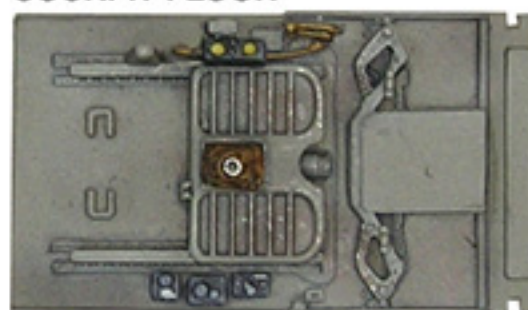

PORT SIDEWALL

ARMOR PLATE & HEADREST

TRIM WHEELS & CHAIN DRIVE

THROTTLE & CANOPY RELEASE

REVI GUNSIGHT LENSES

REAR BULKHEAD & SEAT WITH PARACHUTE AND HARNESS

COCKPIT FLOOR

RUDDER PEDALS & MOUNTS

REVI GUNSIGHT

MAP LIGHTS

INSTRUMENT PANEL

CONTROL LOCK & CONTROL STICK

BREECH COVER & FORWARD BULKHEAD

FLARE PISTOL

SEPARATE OXYGEN SYSTEM & INSTRUMENT DETAIL

REAR BULKHEAD & PLAIN SEAT PAN

MAP CASE

STARBOARD SIDEWALL

KIT CONTAINS PARTS AS SHOWN HERE