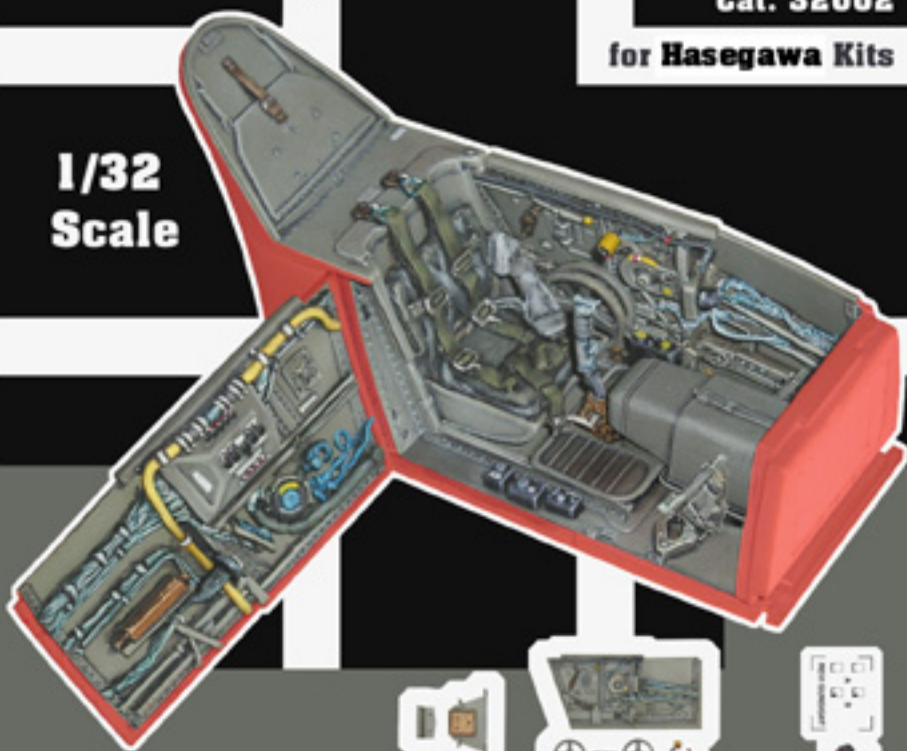

# Messerschmitt Bf-109G Cockpit Interior

Cat. 32002

for Hasegawa Kits

1/32  
Scale

COMPLETE AND FULLY  
DETAILED MULTI-MEDIA  
ASSEMBLY KIT WITH  
ALTERNATE PARTS  
FOR PLAIN SEAT  
AND BACK-DATING  
TO Bf-109-F VARIANTS.